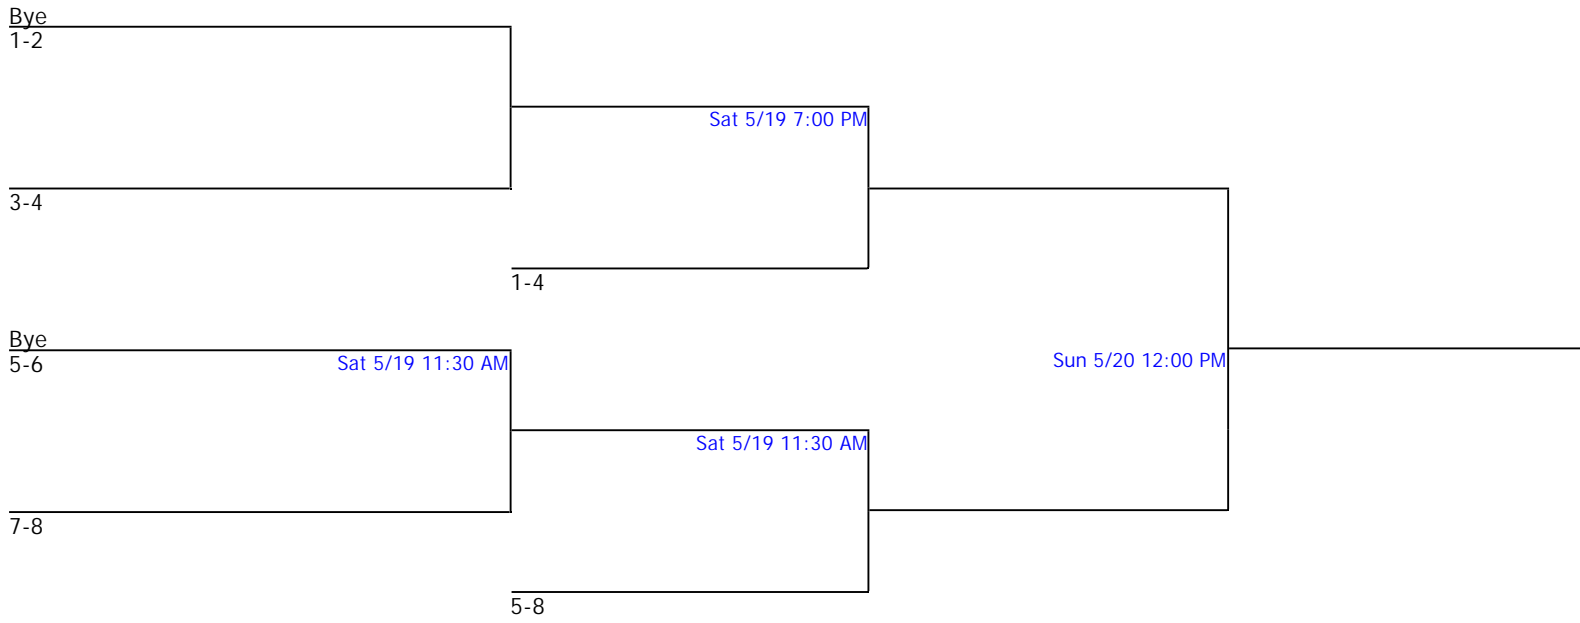

Quarterfinal Round

Semifinal Round

Final Round

Smash Cancer 2018		Seeded Players			
Greater Wilmington Tennis Association	NTRP Women's 3.0 Singles				
City/State:Wilmington, NC	Section: Southern				
Director:Christine Tatum	Referee:				
Phone:	Date:05/18/2018 - 05/20/2018				
					Winner: