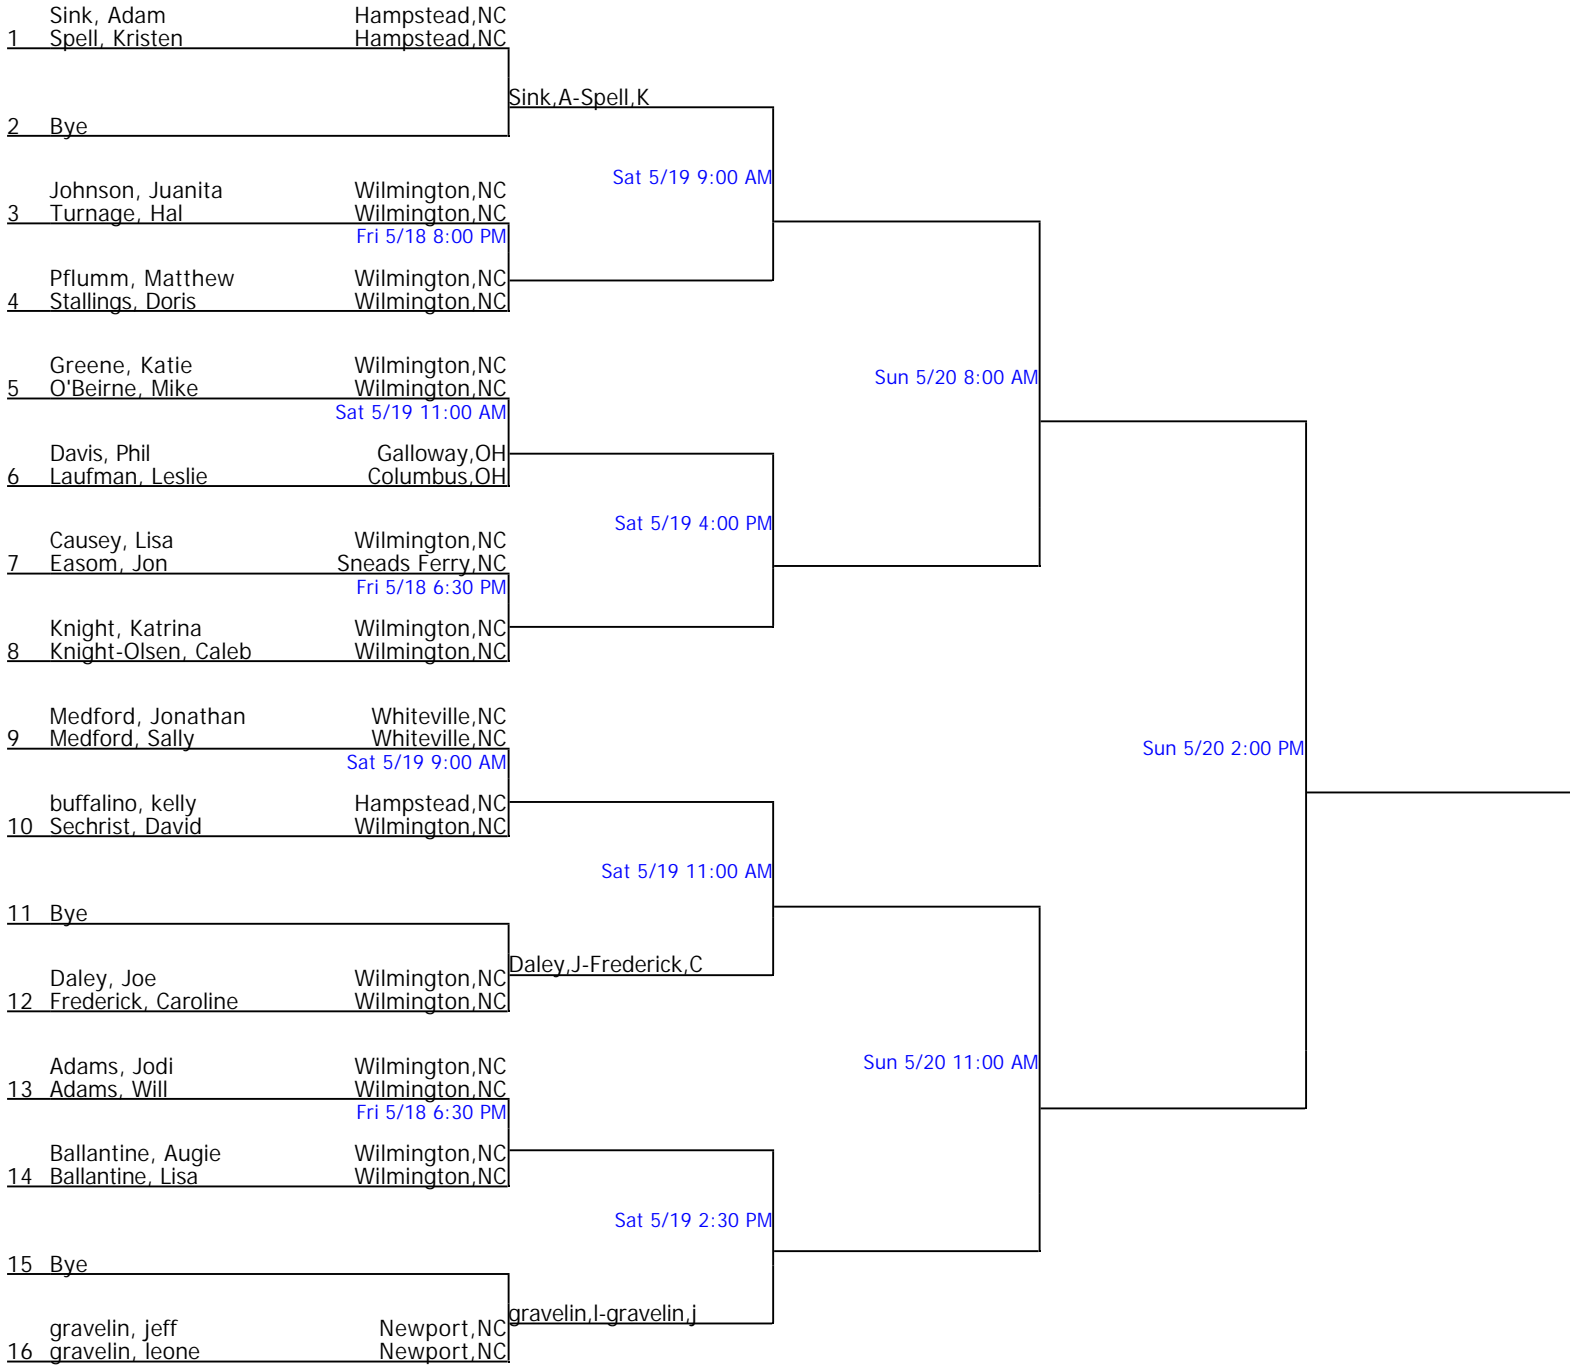

Smash Cancer 2018		Seeded Players			
Greater Wilmington Tennis Association	NTRP Combined Mixed 7.0 Doubles				
City/State:Wilmington, NC	Section: Southern				
Director:Christine Tatum	Referee:				
Phone:	Date:05/18/2018 - 05/20/2018				
					Winner:

Round of 16

Quarterfinal Round

Semifinal Round

Final Round