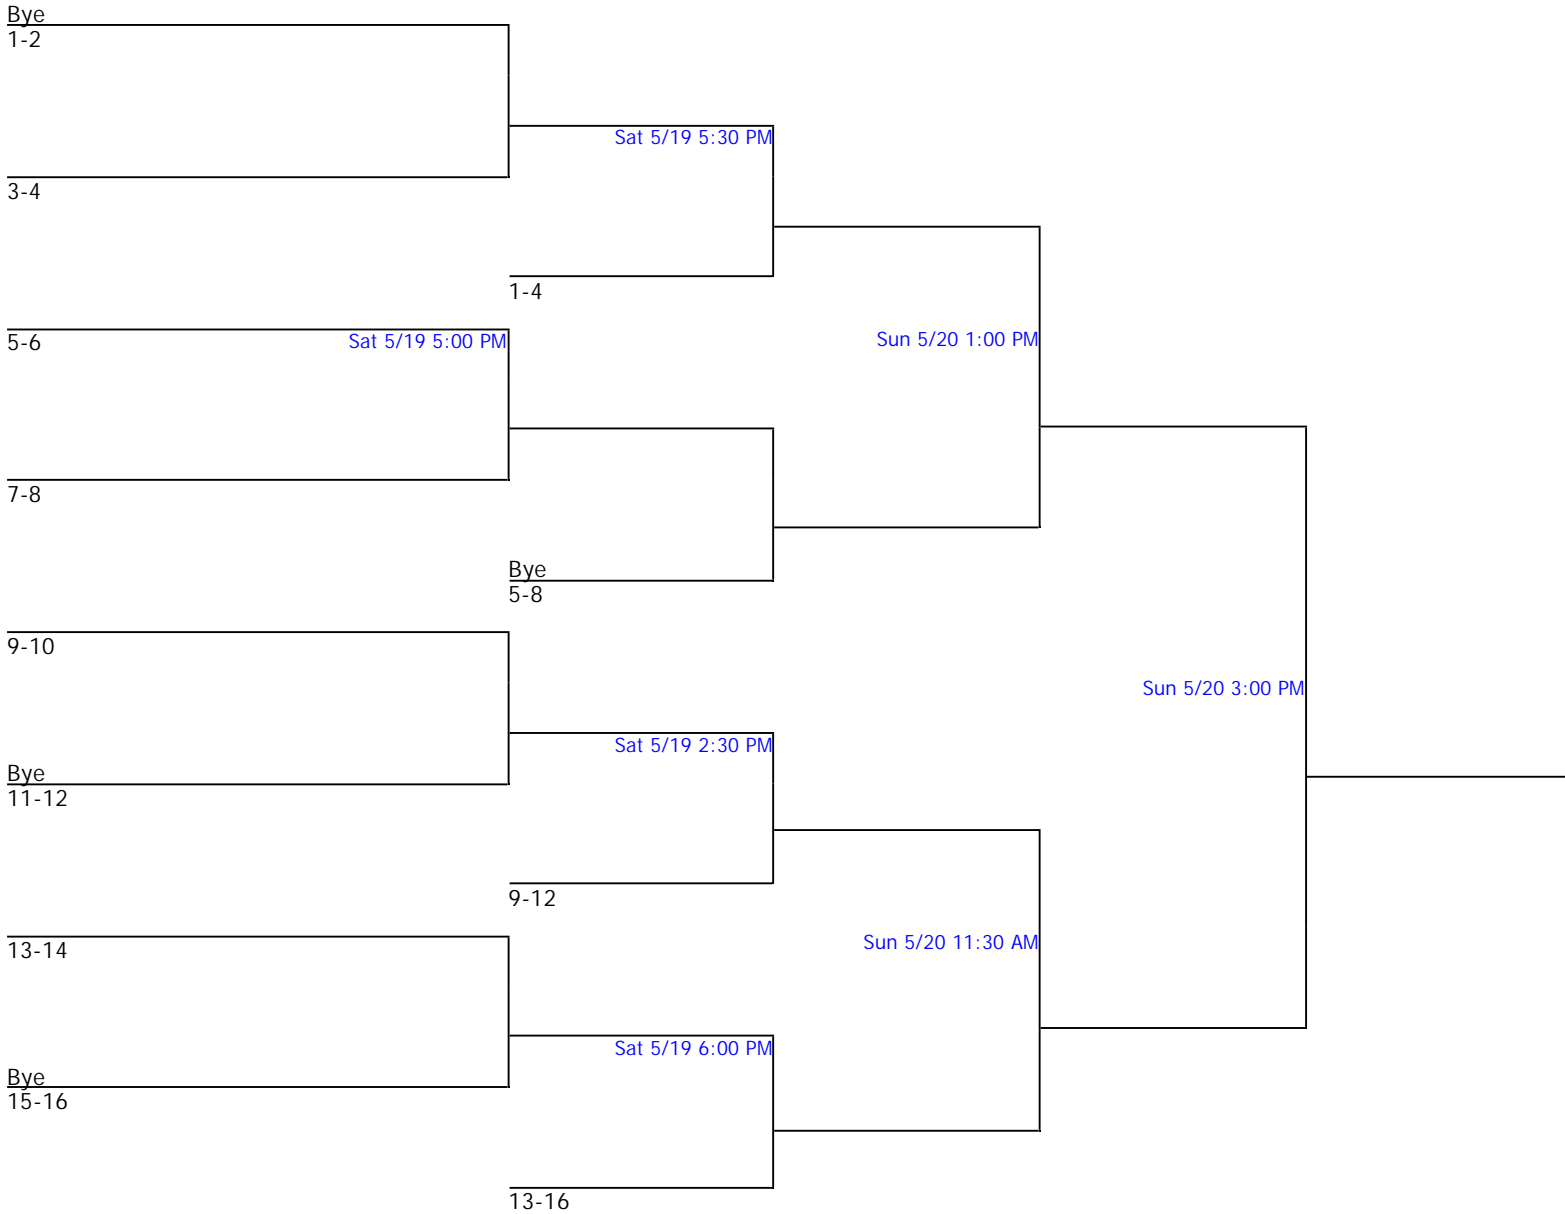

Smash Cancer 2018		Seeded Players			
Greater Wilmington Tennis Association	NTRP Combined Mixed 7.0 Doubles Consolation				
City/State:Wilmington, NC	Section: Southern				
Director:Christine Tatum	Referee:				
Phone:	Date:05/18/2018 - 05/20/2018				
					Winner:

First Round

Quarterfinal Round

Semifinal Round

Final Round