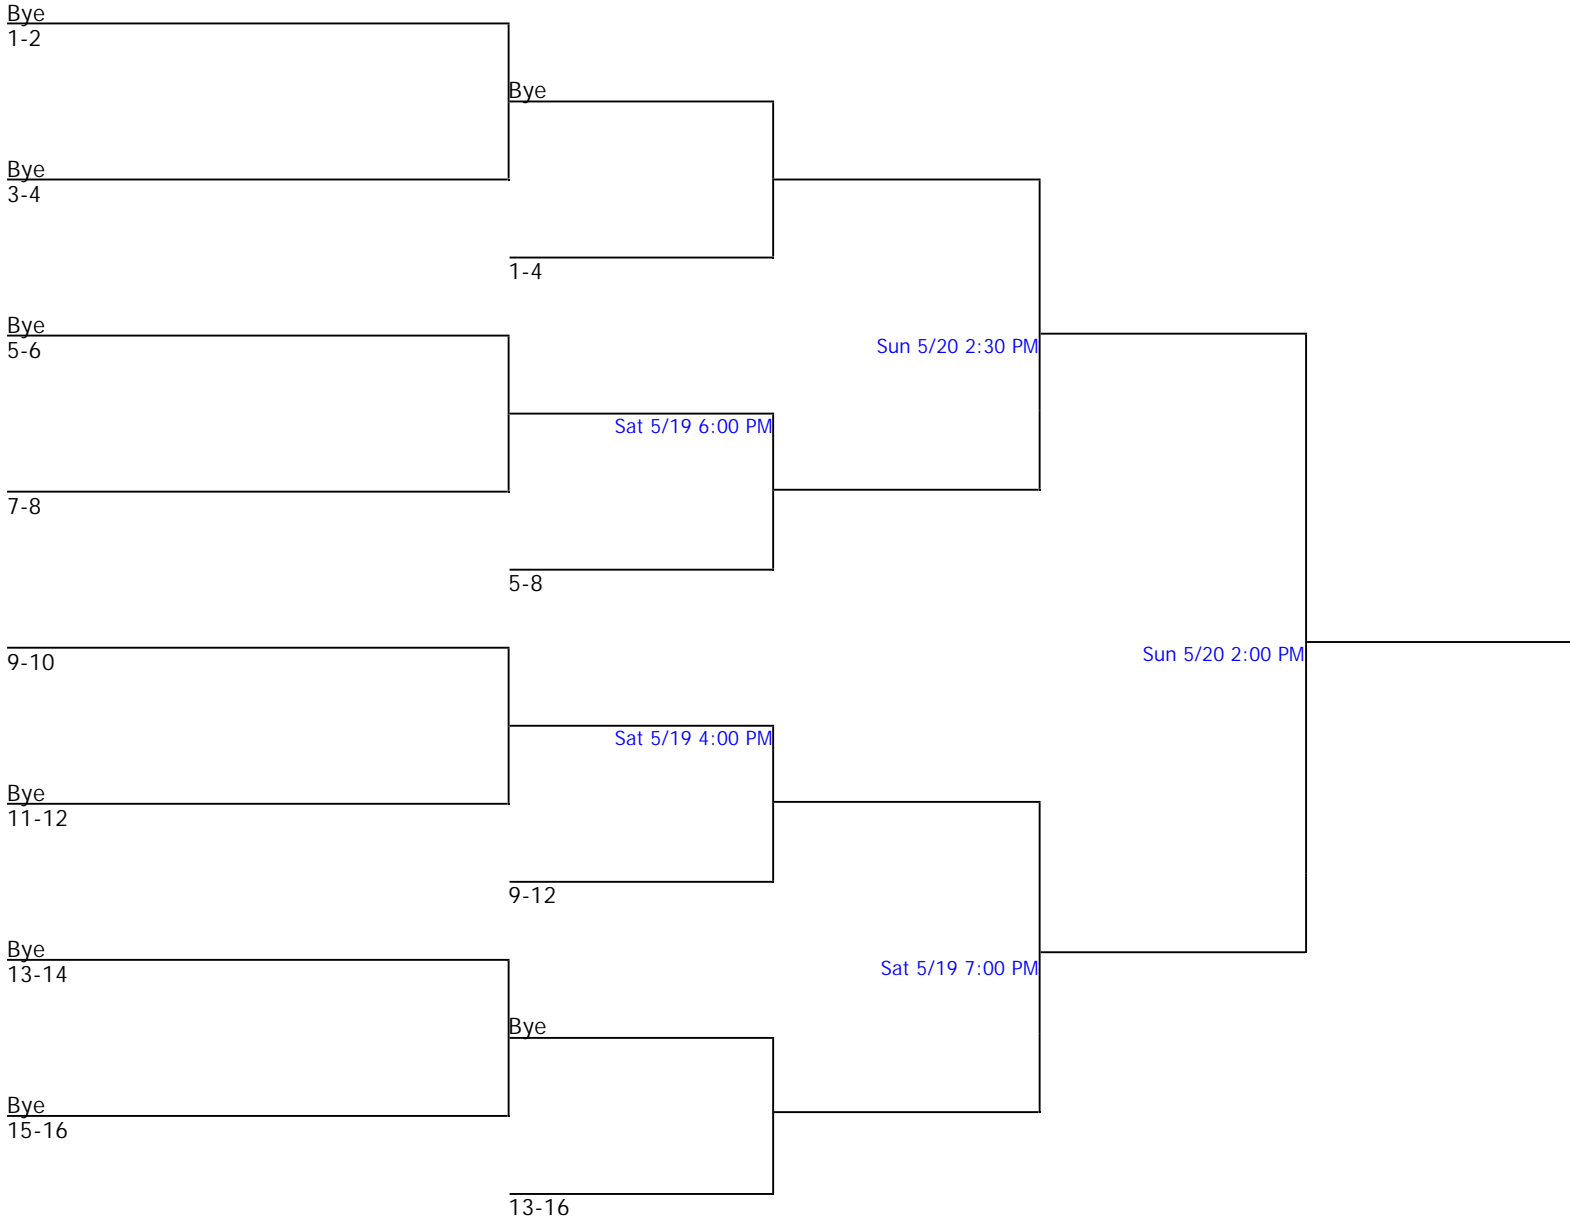

First Round

Quarterfinal Round

Semifinal Round

Final Round

Smash Cancer 2018		Seeded Players			
Greater Wilmington Tennis Association	NTRP Men's 4.5 Singles				
City/State:Wilmington, NC	Section: Southern				
Director:Christine Tatum	Referee:				
Phone:	Date:05/18/2018 - 05/20/2018				
					Winner: