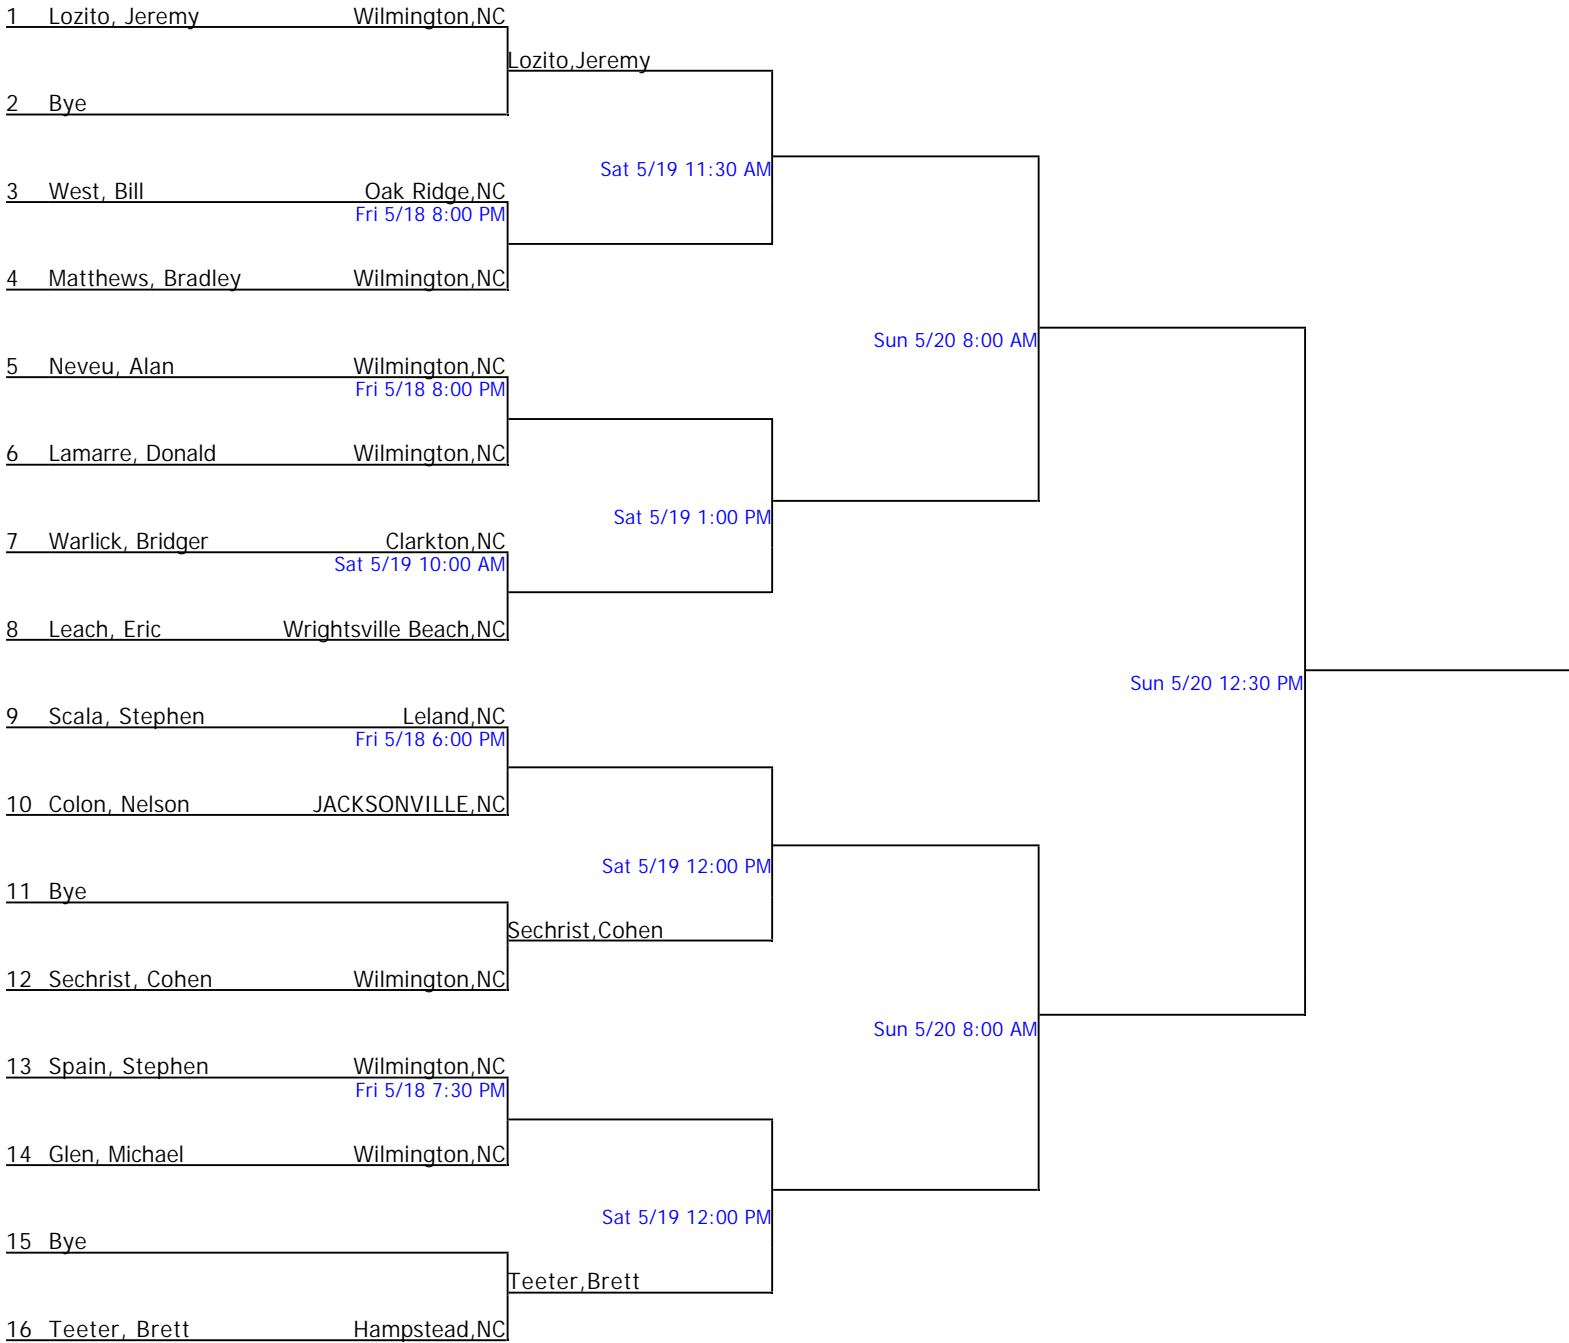

Smash Cancer 2018		Seeded Players			
Greater Wilmington Tennis Association	NTRP Men's 3.5 Singles				
City/State:Wilmington, NC	Section: Southern				
Director:Christine Tatum	Referee:				
Phone:	Date:05/18/2018 - 05/20/2018				
					Winner:

Round of 16

Quarterfinal Round

Semifinal Round

Final Round