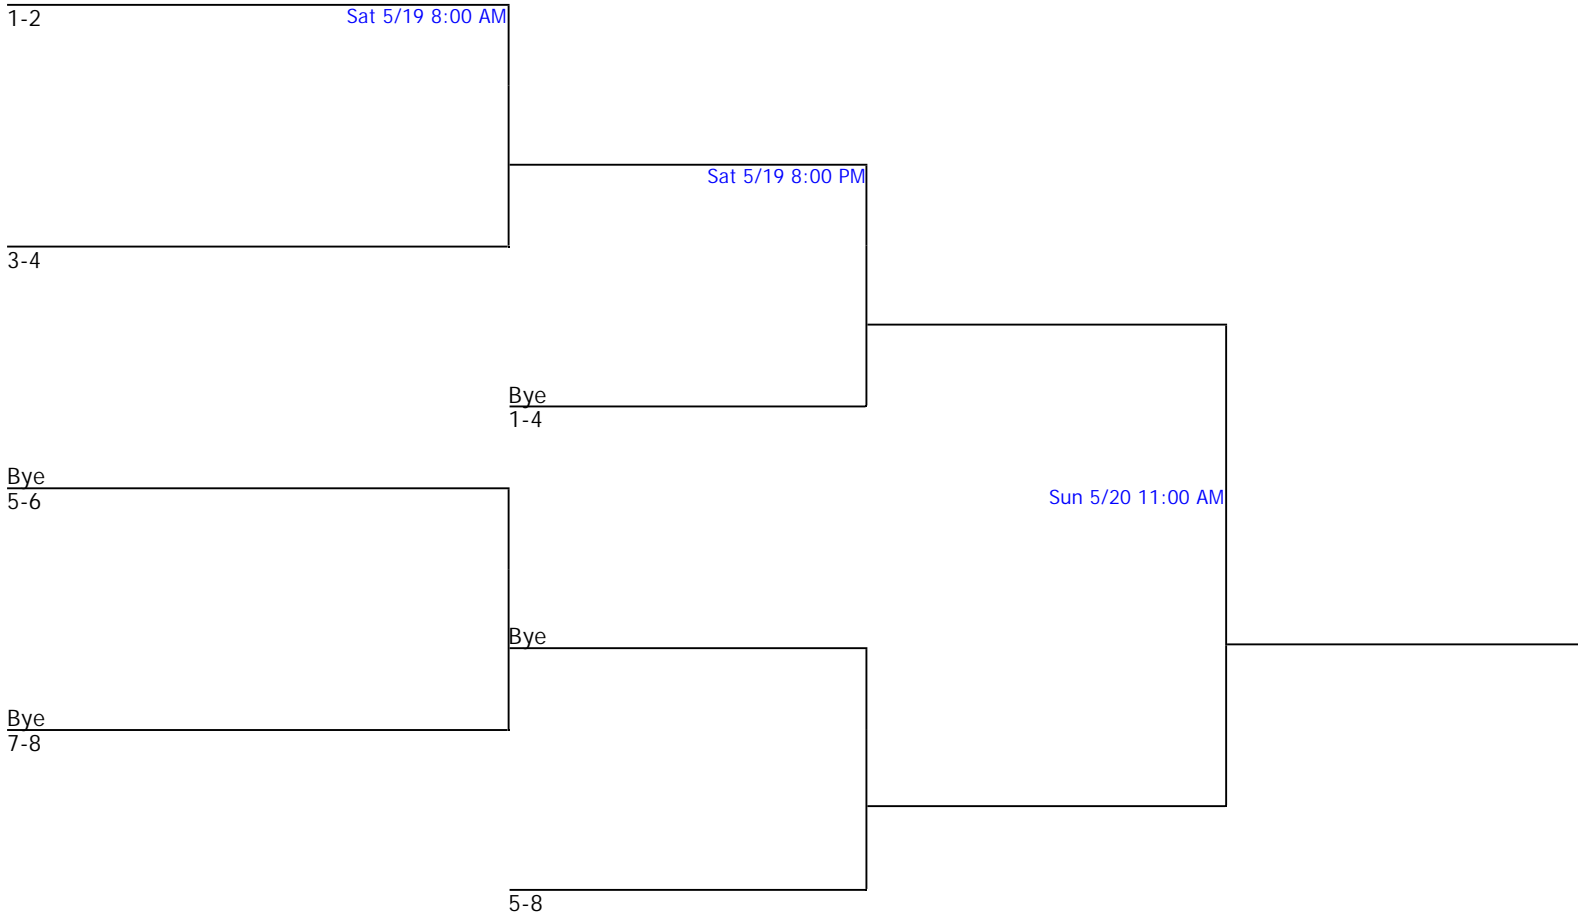

Smash Cancer 2018		Seeded Players			
Greater Wilmington Tennis Association	NTRP Combined Men's Open Doubles Consolation				
City/State:Wilmington, NC	Section: Southern				
Director:Christine Tatum	Referee:				
Phone:	Date:05/18/2018 - 05/20/2018				
					Winner:

Quarterfinal Round

Semifinal Round

Final Round