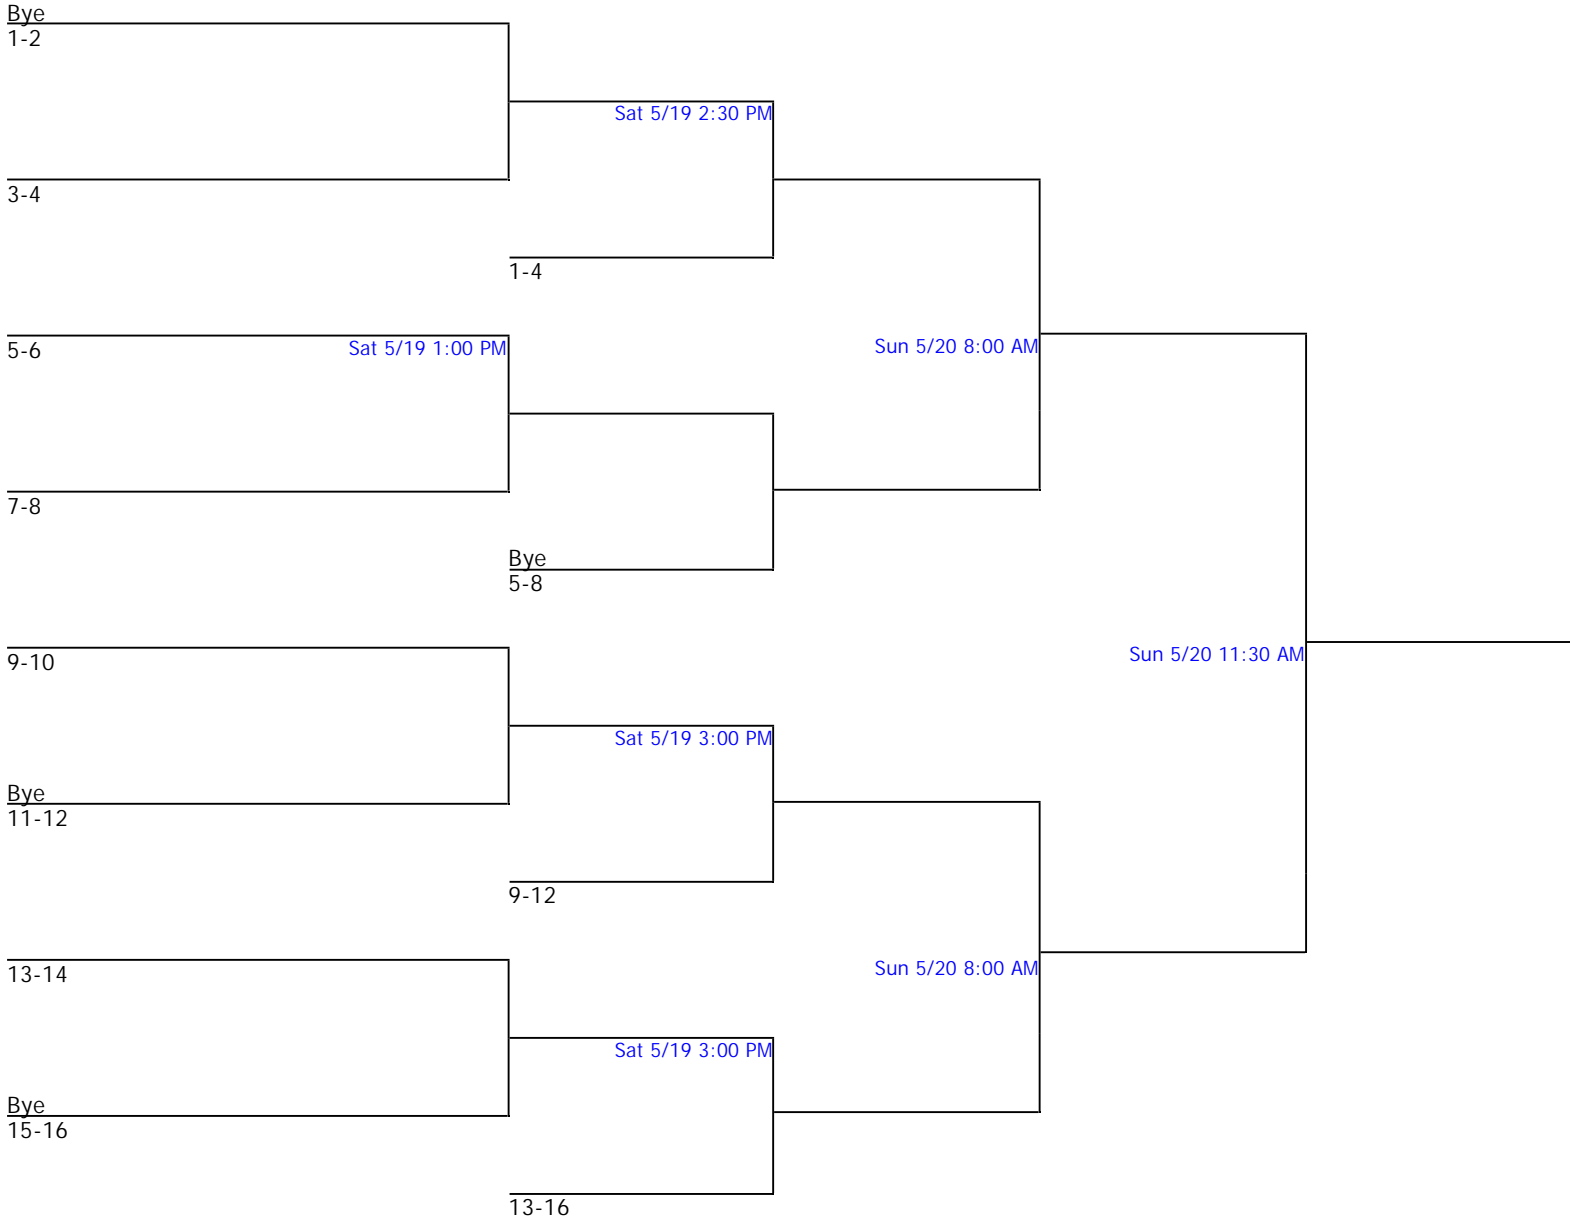

Smash Cancer 2018		Seeded Players			
Greater Wilmington Tennis Association	NTRP Men's 3.5 Singles Consolation				
City/State:Wilmington, NC	Section: Southern				
Director:Christine Tatum	Referee:				
Phone:	Date:05/18/2018 - 05/20/2018				
					Winner:

First Round

Quarterfinal Round

Semifinal Round

Final Round