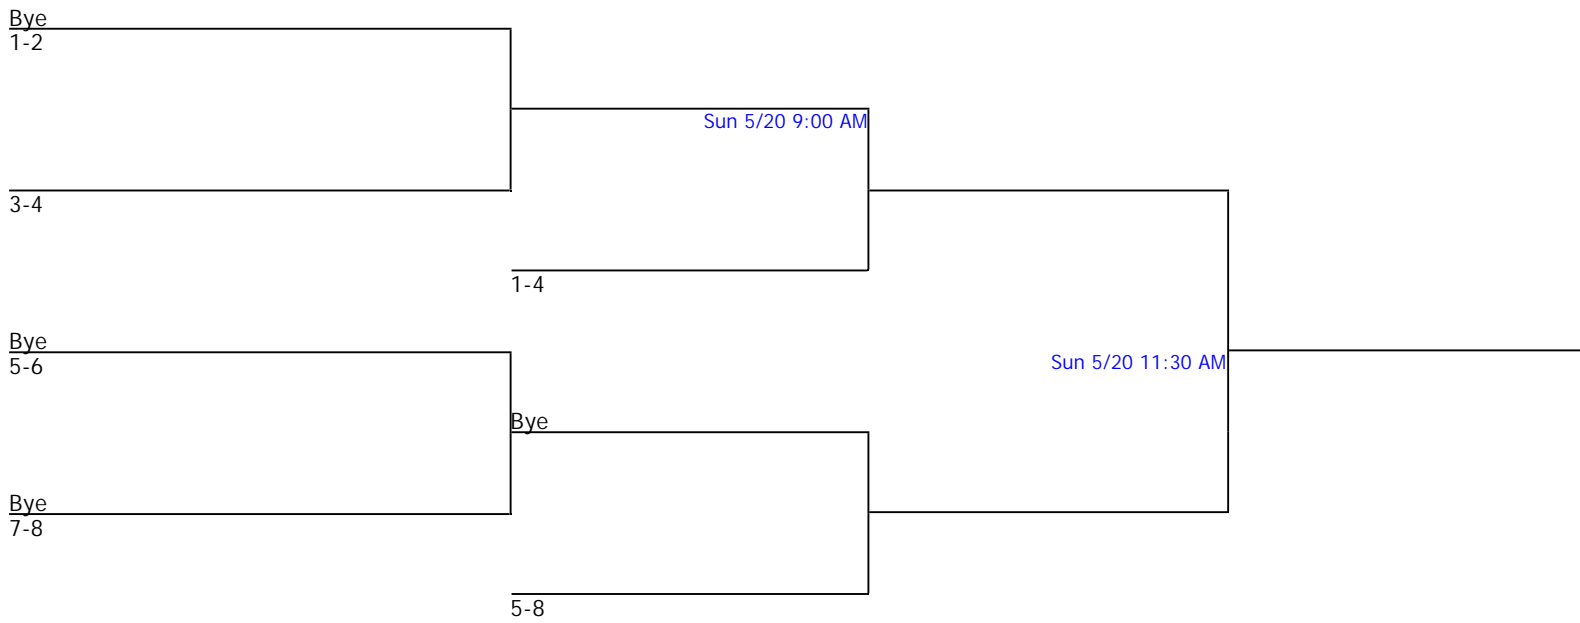

Quarterfinal Round

Semifinal Round

Final Round

Smash Cancer 2018		Seeded Players			
Greater Wilmington Tennis Association	NTRP Men's 3.5 Singles				
City/State:Wilmington, NC	Section: Southern				
Director:Christine Tatum	Referee:				
Phone:	Date:05/18/2018 - 05/20/2018				
					Winner: