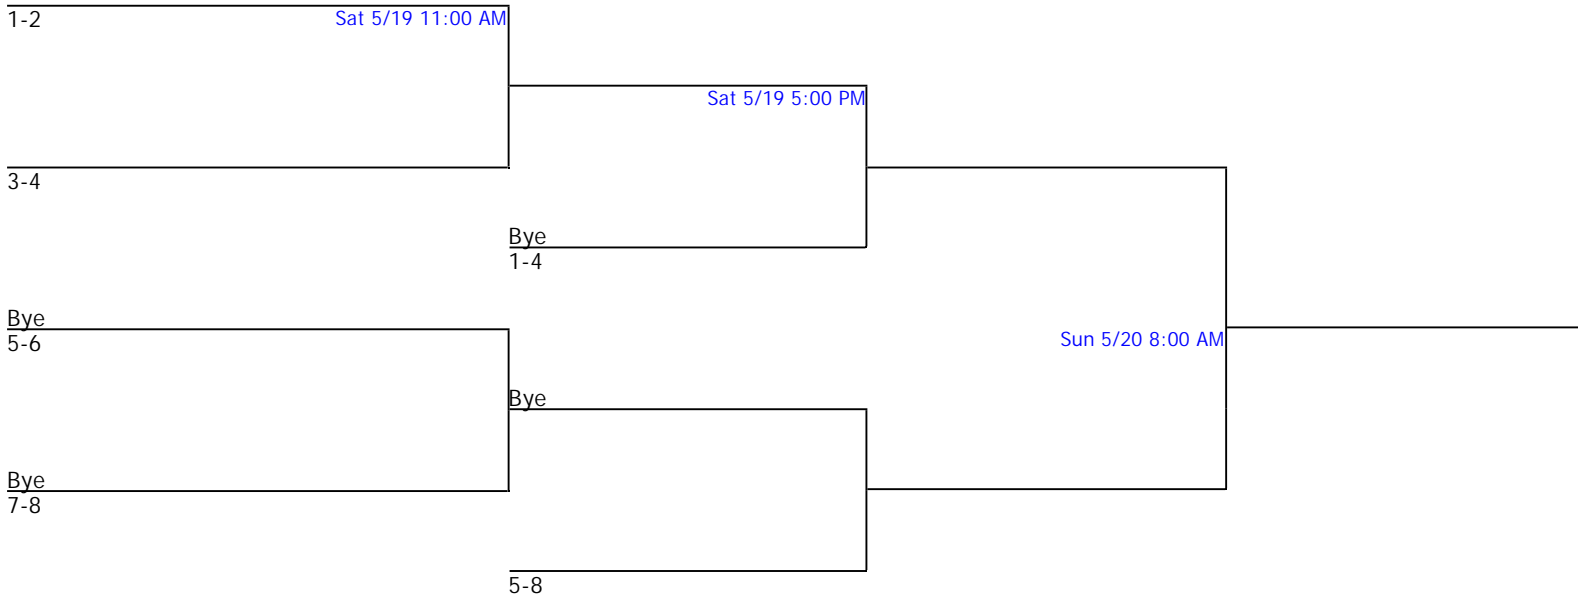

Smash Cancer 2018		Seeded Players			
Greater Wilmington Tennis Association	NTRP Men's Open Singles Consolation				
City/State:Wilmington, NC	Section: Southern				
Director:Christine Tatum	Referee:				
Phone:	Date:05/18/2018 - 05/20/2018				
					Winner:

Quarterfinal Round

Semifinal Round

Final Round