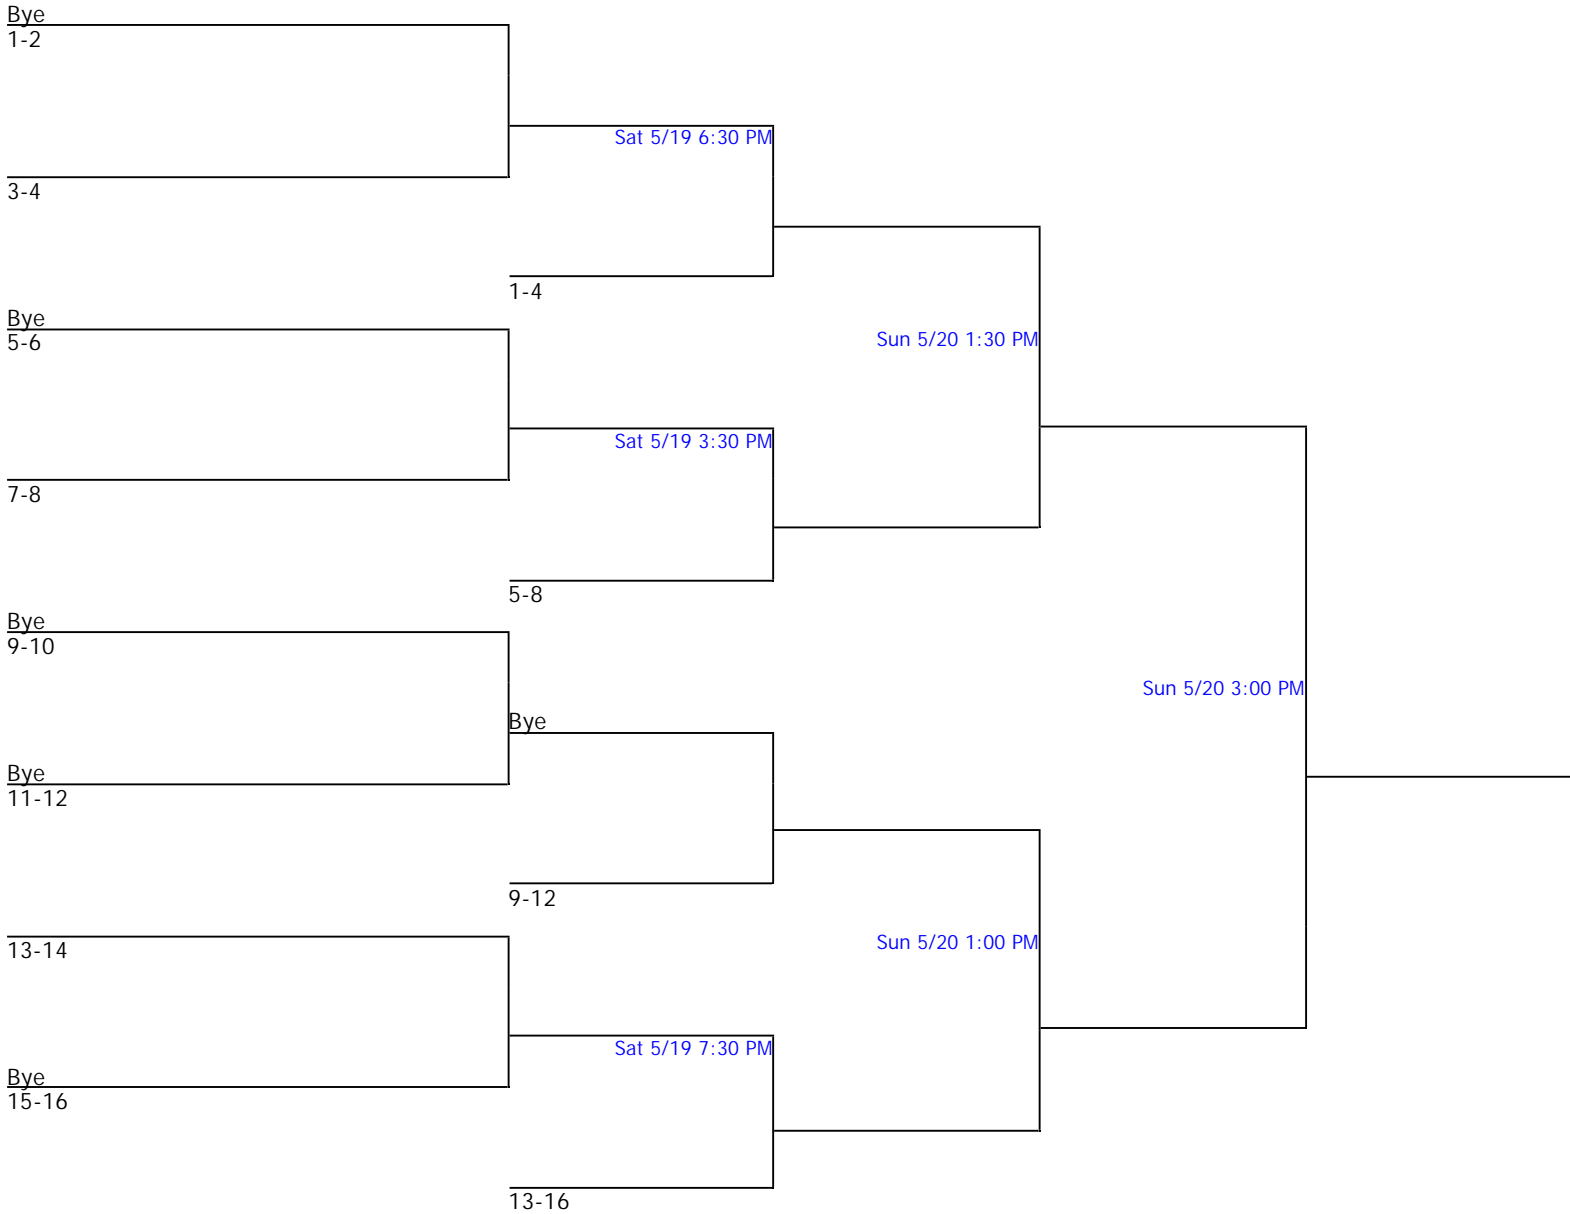

Smash Cancer 2018		Seeded Players			
Greater Wilmington Tennis Association	NTRP Combined Men's 7.0 Doubles Consolation				
City/State:Wilmington, NC	Section: Southern				
Director:Christine Tatum	Referee:				
Phone:	Date:05/18/2018 - 05/20/2018				
					Winner:

First Round

Quarterfinal Round

Semifinal Round

Final Round