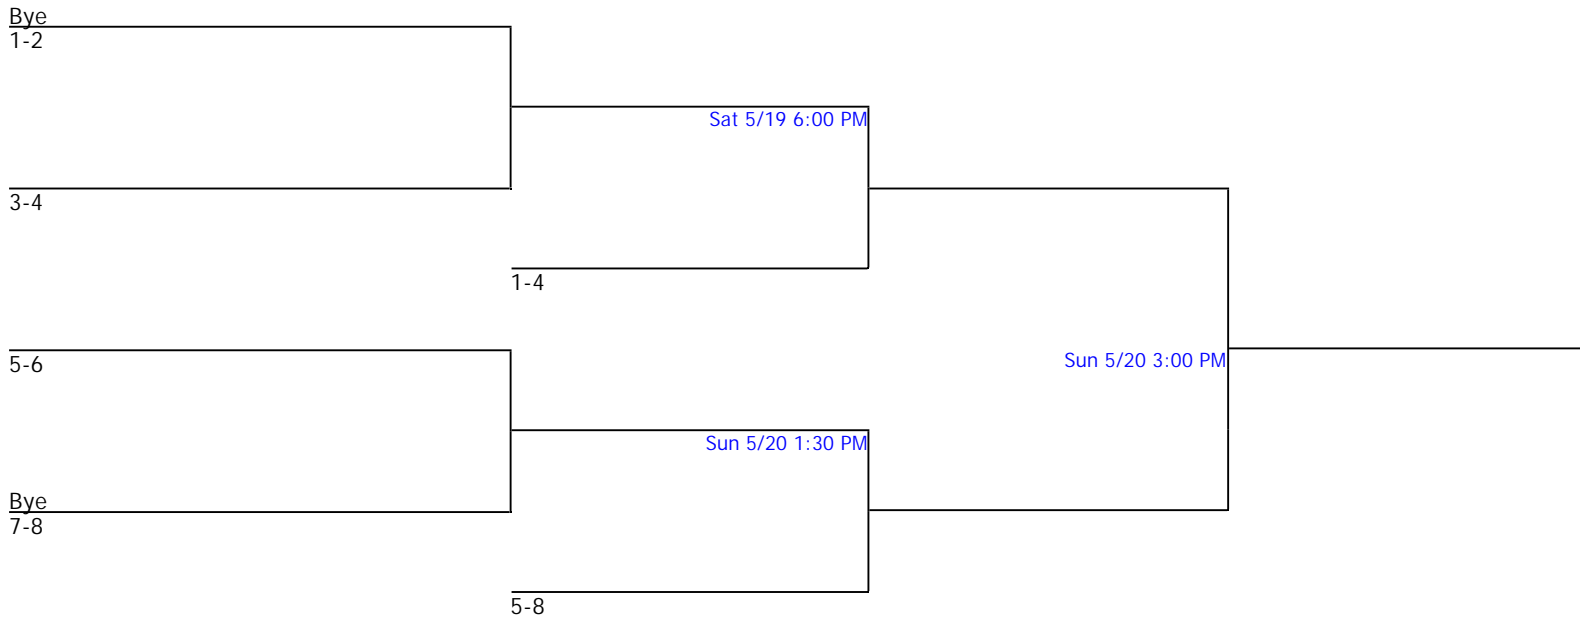

Smash Cancer 2018		Seeded Players			
Greater Wilmington Tennis Association	NTRP Women's 3.0 Singles Consolation				
City/State:Wilmington, NC	Section: Southern				
Director:Christine Tatum	Referee:				
Phone:	Date:05/18/2018 - 05/20/2018				
					Winner:

Quarterfinal Round

Semifinal Round

Final Round