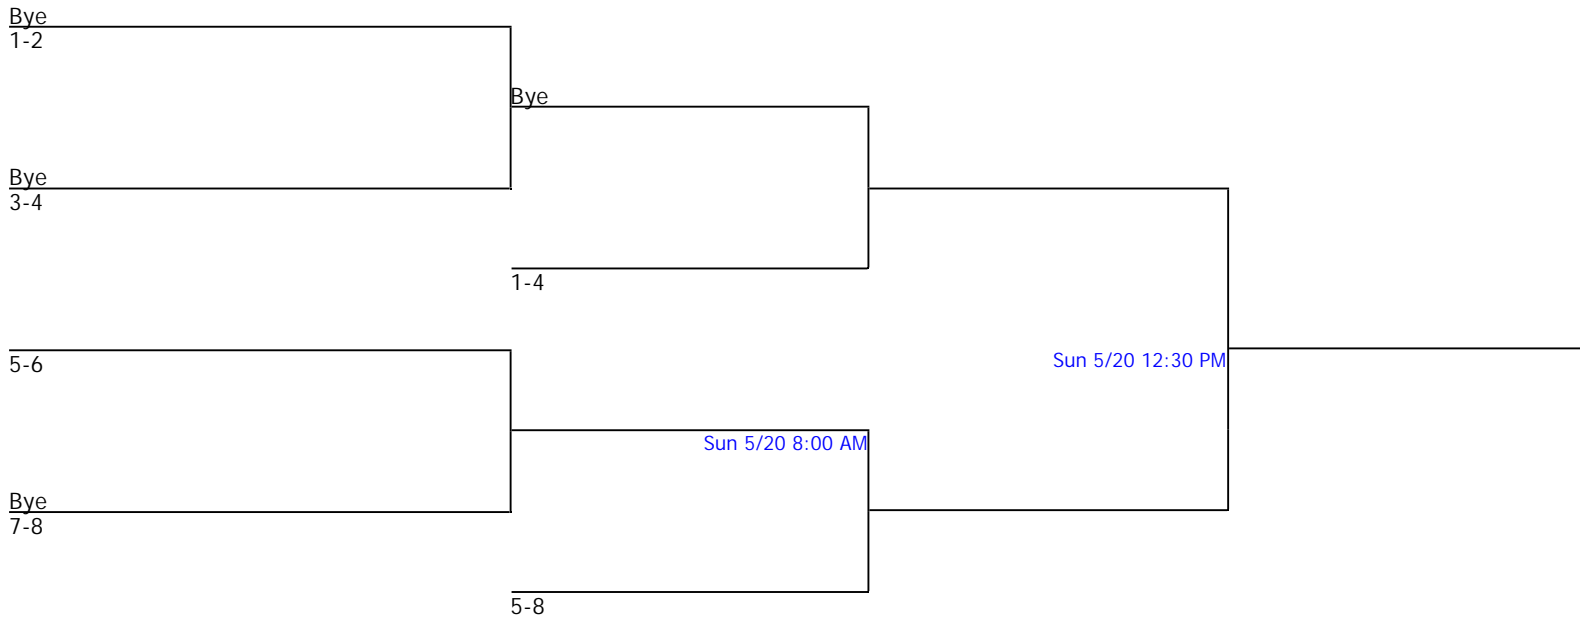

Quarterfinal Round

Semifinal Round

Final Round

Smash Cancer 2018		Seeded Players			
Greater Wilmington Tennis Association	NTRP Women's 4.5 Singles				
City/State:Wilmington, NC	Section: Southern				
Director:Christine Tatum	Referee:				
Phone:	Date:05/18/2018 - 05/20/2018				
					Winner: