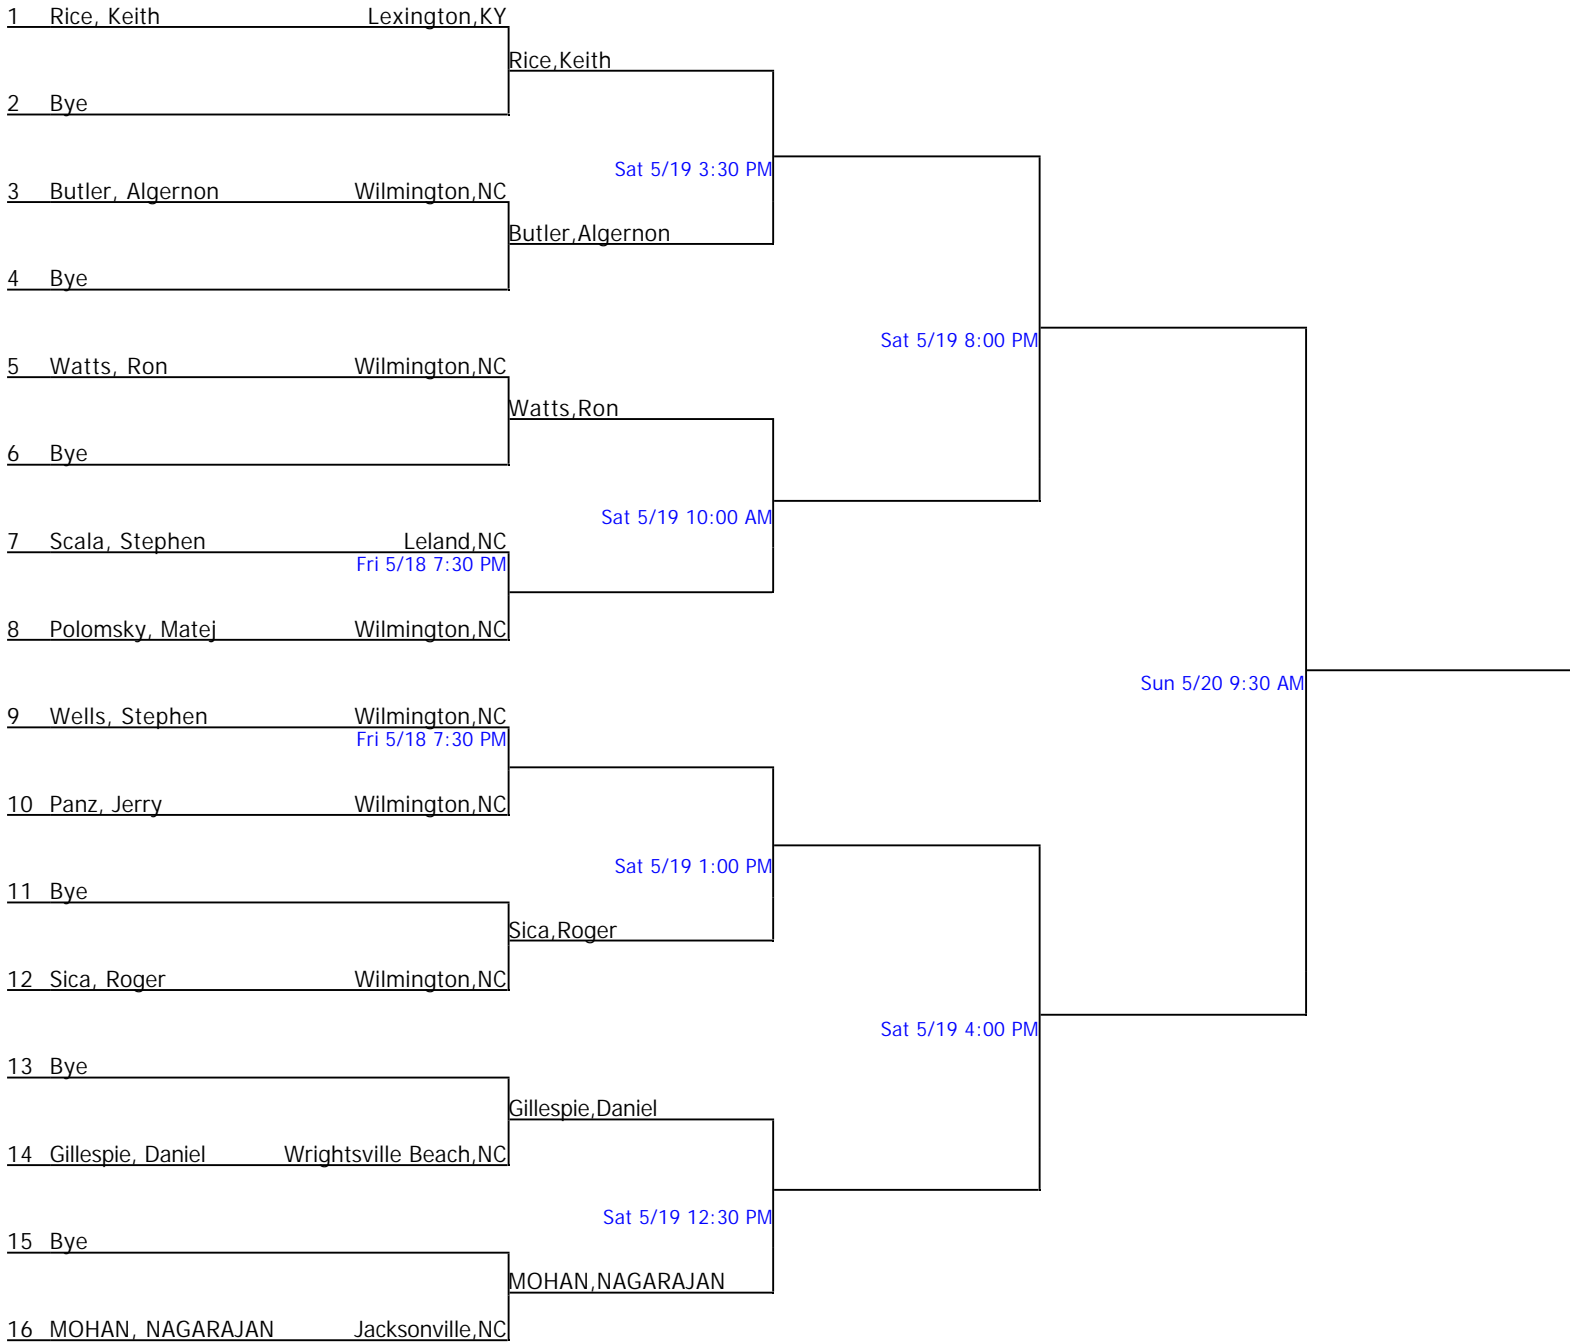

Smash Cancer 2018		Seeded Players			
Greater Wilmington Tennis Association	NTRP Men's 4.0 Singles				
City/State:Wilmington, NC	Section: Southern				
Director:Christine Tatum	Referee:				
Phone:	Date:05/18/2018 - 05/20/2018				
					Winner:

Round of 16

Quarterfinal Round

Semifinal Round

Final Round